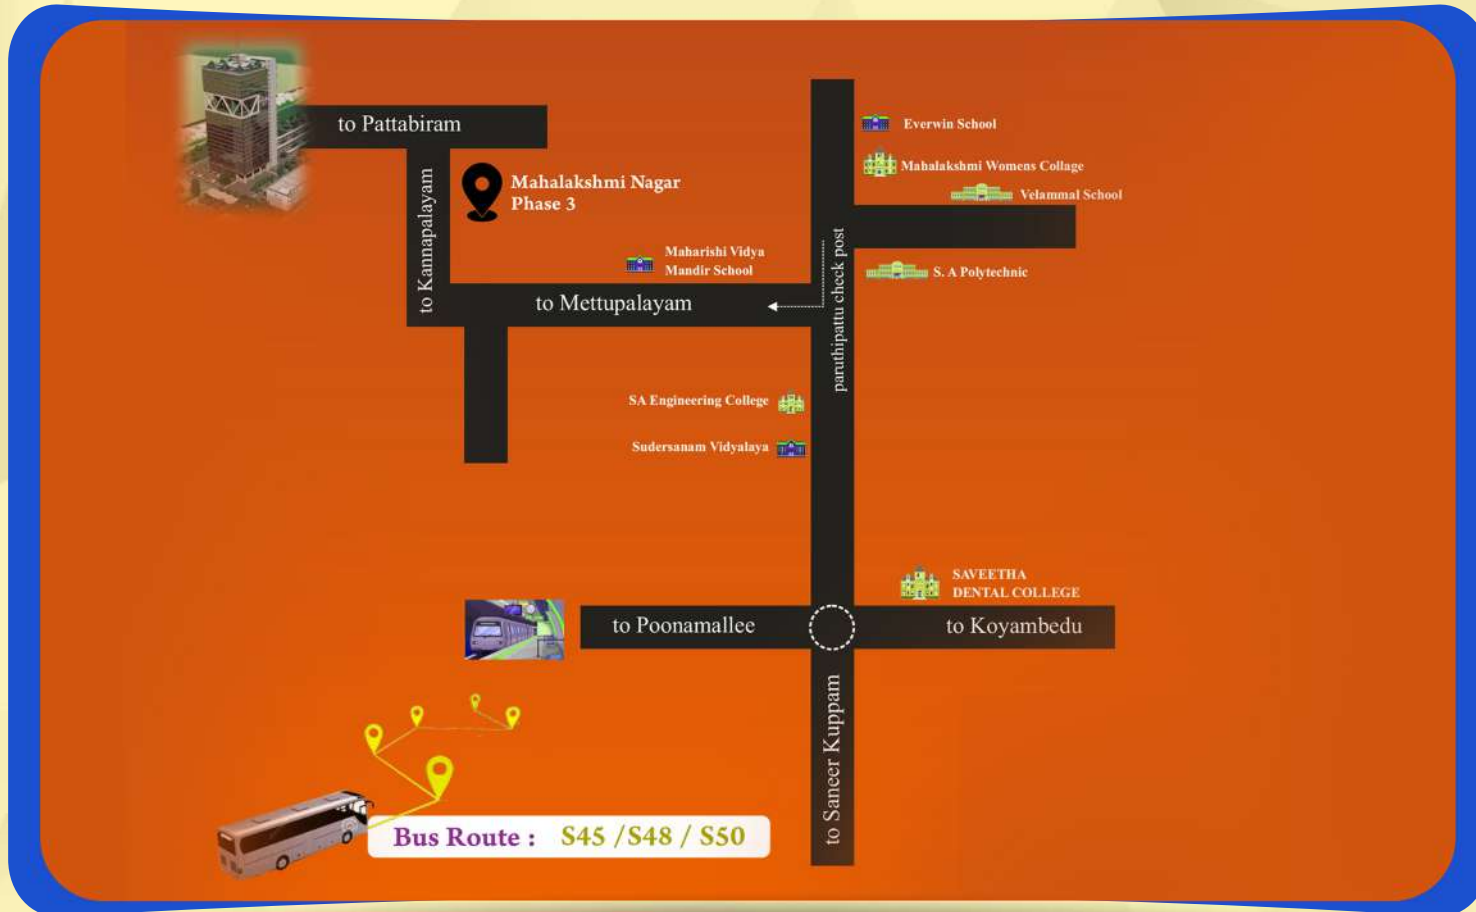

# LOCATION MAP

## NEARBY AMENITIES

- From 1.5 km From Maharishi Vidya Mandir School
- From 2.5 km From Velammal School
- From 2.5 km From Everwin School
- From 2.5 km From Mahalakshmi Womens Collage Of Arts And Science
- From 2.5 km From S. A Polytechnic
- From 4 km SA Engineering College
- From 4 km Sudharsanam Vidyaashram
- From 4 km SA Arts & Science College
- From 5 Minutes Drive From Outer Ring Road
- From 5 Minutes Drive From Avadi Railway Station And Bus Terminus
- From 7 km Narayana F- Techno School
- From 7 km Kendriya Vidyalaya Avadi
- From 10 Minutes Drive From Poonamallee Metro Station And Poonamalle Depot
- From 10 Minutes Drive From Pattabiram Tidel Park